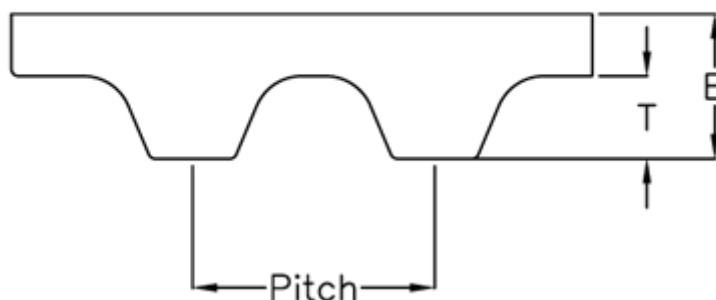

Article number: 602776290637

Description: Gates Timing Belt Synchropower PU50 T10DL 630

Measures

| | |
|-----------------|--------------------|
| Height B mm | = 7 |
| Height T mm | = 2.5 |
| Length | = 630 |
| Number of teeth | = 63 |
| Pitch | = 10 |
| Type | = PU 50 T10 DL 630 |
| Width | = 50 |